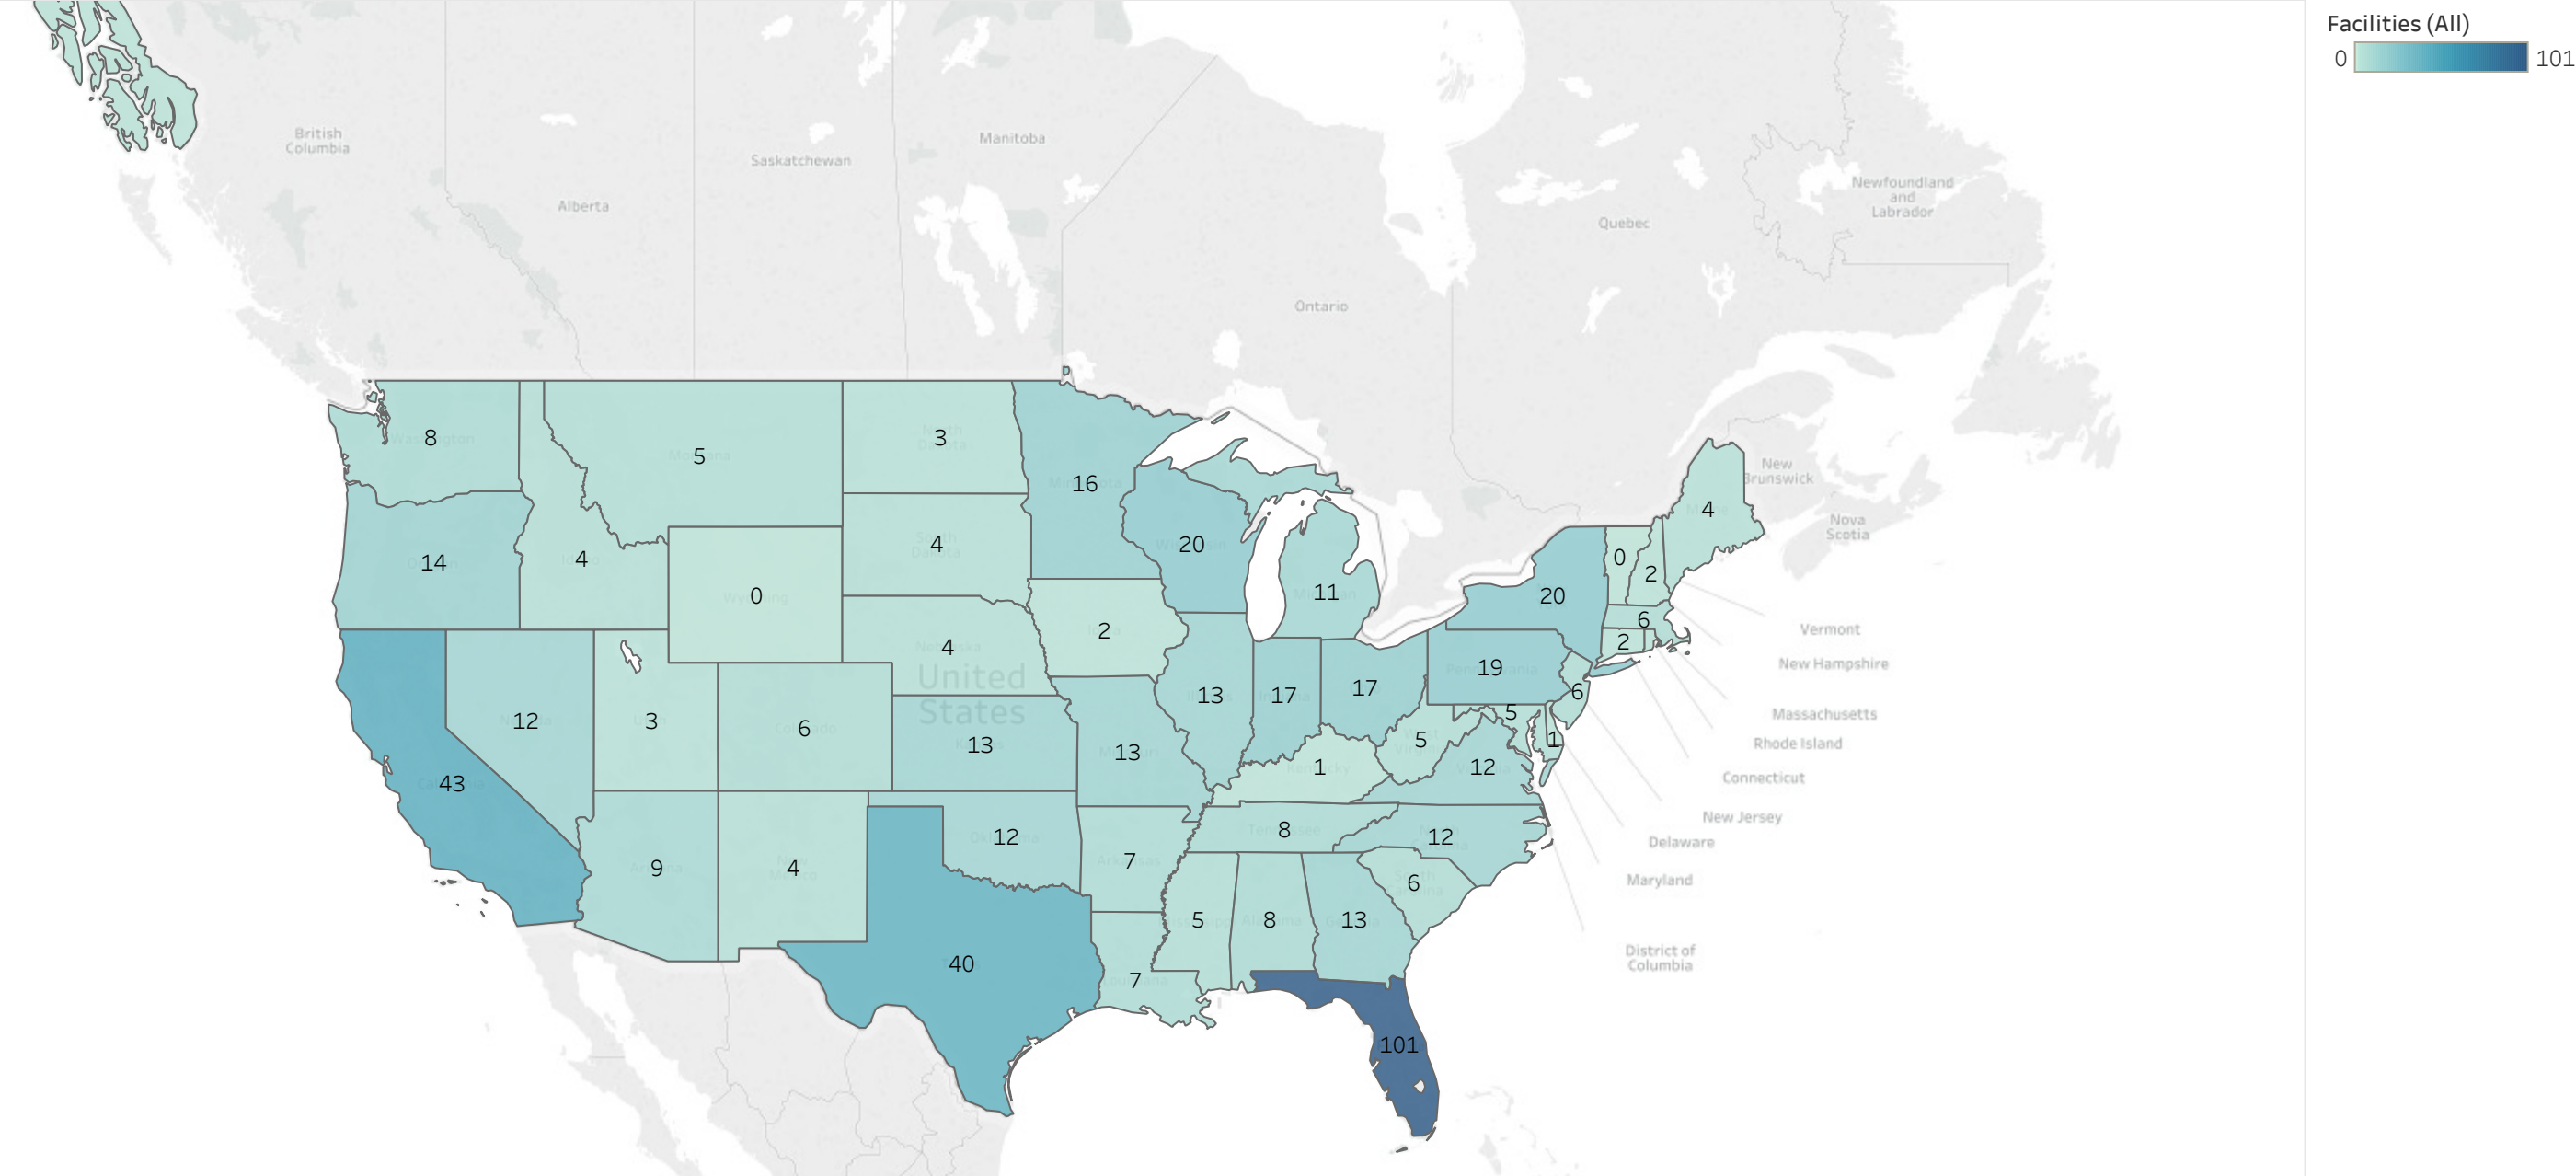

Map - All Facilities

Map based on Longitude (generated) and Latitude (generated). Color shows sum of Facilities (All). Details are shown for State.